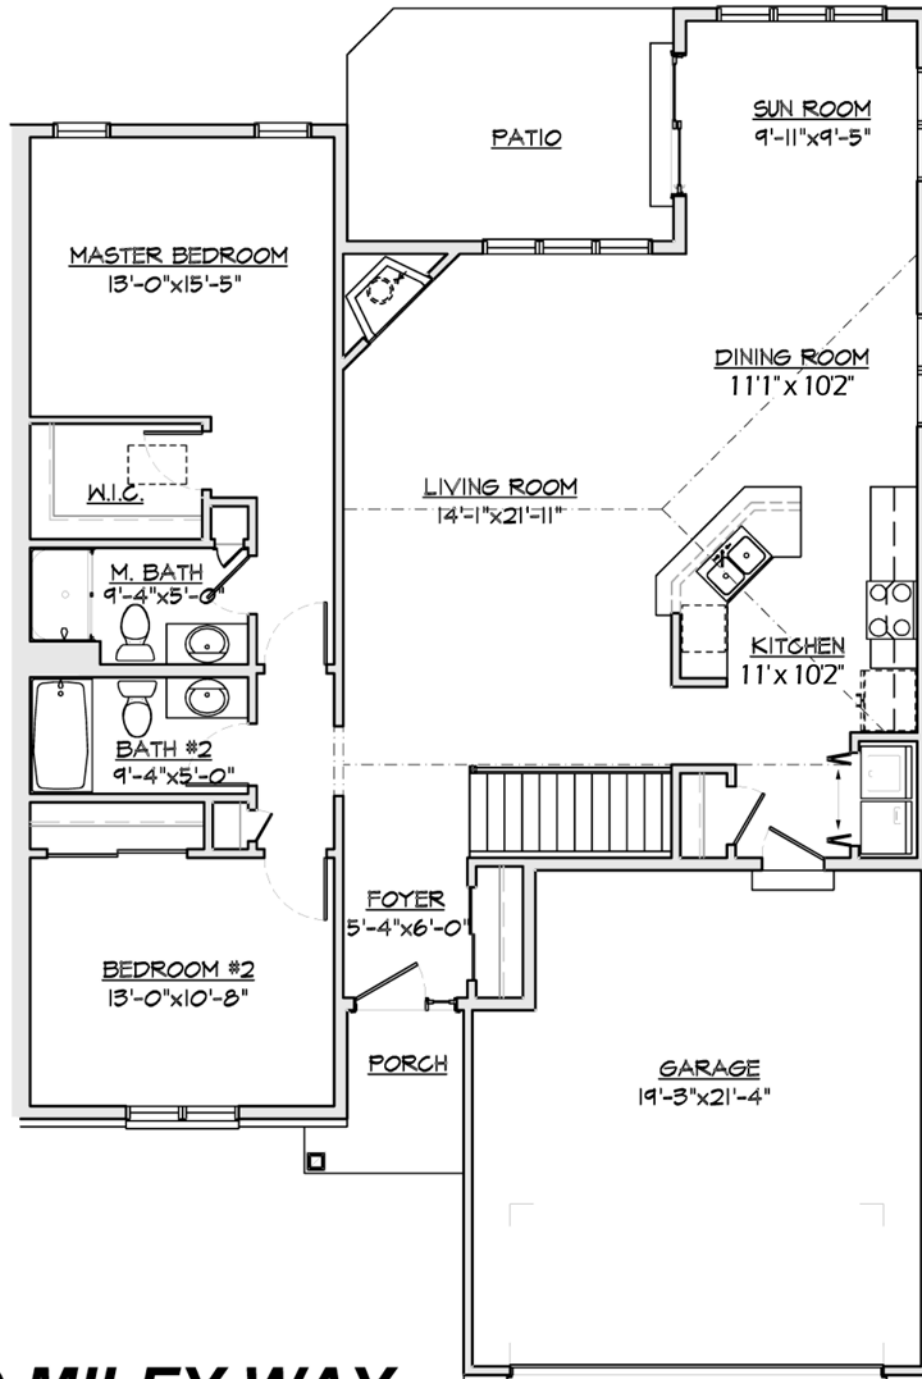

MILEY'S MEADOW-DUPLEX

1,436 SQ. FT.

ALFRED MILEY WAY

SHEBOYGAN FALLS, WI